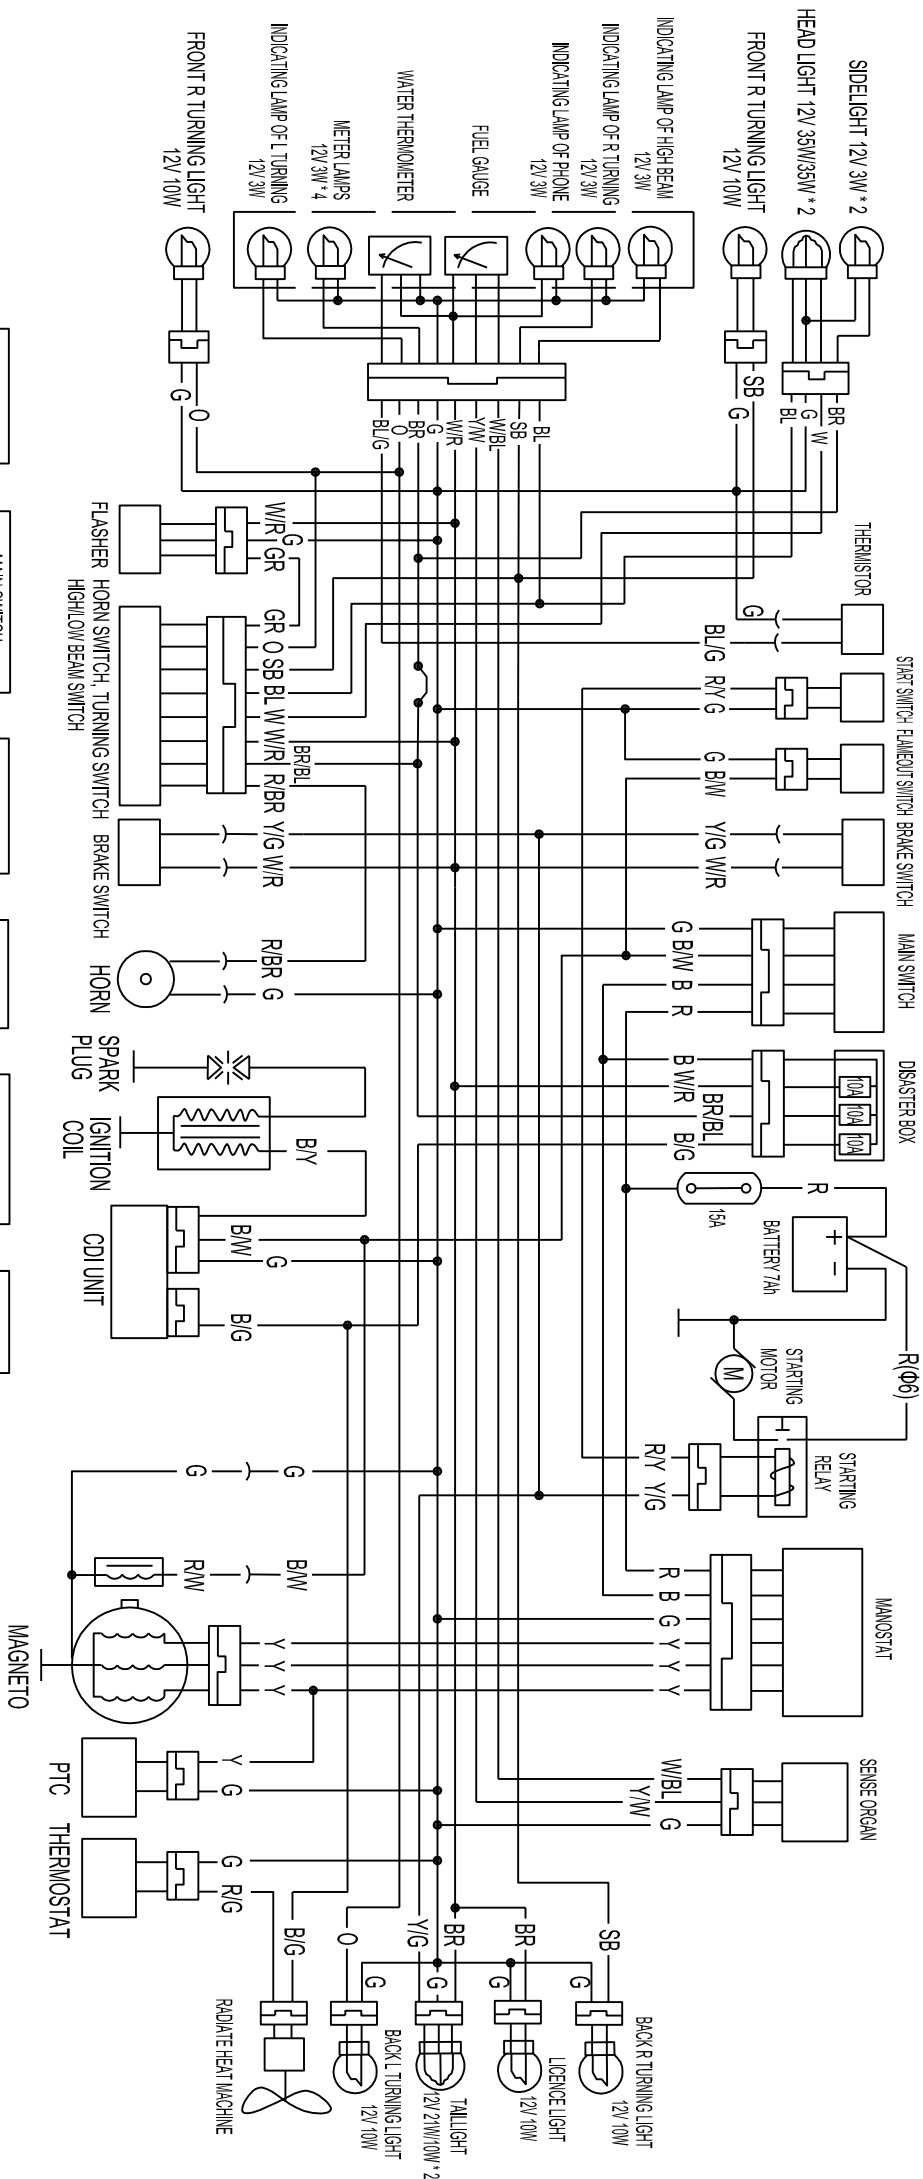

艇王250 DOT状态

START/FLAREOUT SWITCH				
BW	G	R/Y		

MAIN SWITCH				
R	B	BW	G	

TURNING SWITCH				
L	OFF	R		
		O	GR	SB

HORN SWITCH			
ON	OFF	R/R	B

HIGH/LOW BEAM SWITCH			
BL	R/R	BL	W

BRAKE SWITCH			
ON	OFF	W/R	Y/G

COLOUR INDICATION:
 RED:R, BLACK:B, BLUE:BL
 WHITE:W, YELLOW:Y, GREEN:G
 BROWN:BR, GREY:GR, SKAY BLUE:SB
 ORANGE:O, DARK GREEN:DG
 SHORT CIRCUIT: